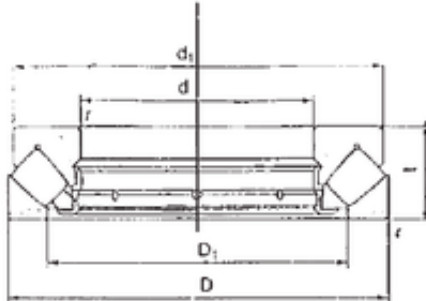

NTN DRIVESHAFT ANDERSON, INC.

FBJ 29328M thrust roller bearings

Bearing No. 29328M

Size	140x240x60 mm
Bore Diameter	140 mm
Outer Diameter	240 mm
Width	60 mm
d	140 mm
D	240 mm
T	60 mm
d1	220 mm
r min.	2,1 mm
D1	181 mm
Weight	9,86 Kg
Basic dynamic load rating (C)	800 kN
Basic static load rating (C0)	2700 kN

29328M Bearing 2D drawings and 3D CAD models