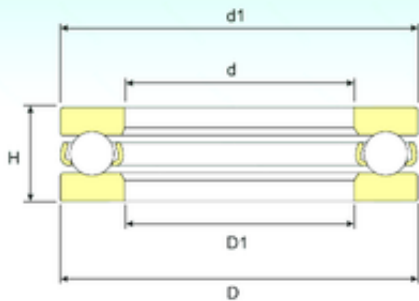

NTN DRIVESHAFT ANDERSON, INC.

ISB 51102 thrust ball bearings

Bearing No. 51102

51102 Bearing 2D drawings and 3D CAD models

Size	15x28x9 mm
Bore Diameter	15 mm
Outer Diameter	28 mm
Width	9 mm
d	15 mm
D	28 mm
H	9 mm
d1	28 mm
D1	16 mm
Weight	0,024 Kg
Basic dynamic load rating (C)	10,39 kN
Basic static load rating (C0)	17,93 kN
(Grease) Lubrication Speed	9180 r/min