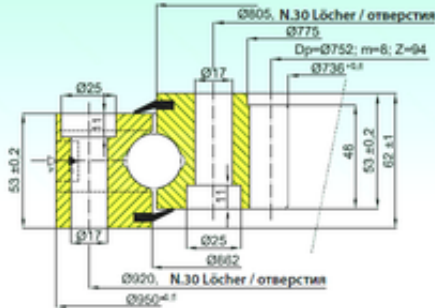

NTN DRIVESHAFT ANDERSON, INC.

ISB ZB1.25.0860.200-1SPPN thrust ball bearings

Bearing No. ZB1.25.0860.200-1SPPN

Size	736x950x62 mm
Bore Diameter	736 mm
Outer Diameter	950 mm
Width	62 mm
d	736 mm
D	950 mm

ZB1.25.0860.200-1SPPN Bearing 2D drawings and 3D CAD models