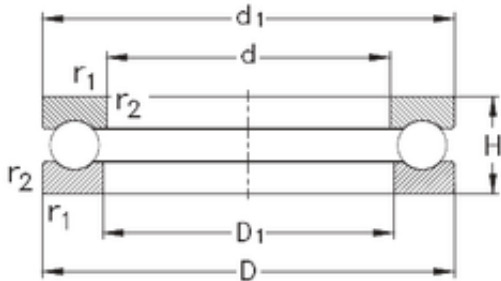

NTN DRIVESHAFT ANDERSON, INC.

NKE 51411 thrust ball bearings

Bearing No. 51411

Size	55x120x48 mm
Bore Diameter	55 mm
Outer Diameter	120 mm
Width	48 mm
d	55 mm
D	120 mm
H	48 mm
d1	120 mm
r1 min.	1,5 mm
r2 min.	1,5 mm
D1	57 mm
Weight	2,91 Kg
Basic dynamic load rating (C)	180 kN
Basic static load rating (C0)	360 kN

51411 Bearing 2D drawings and 3D CAD models