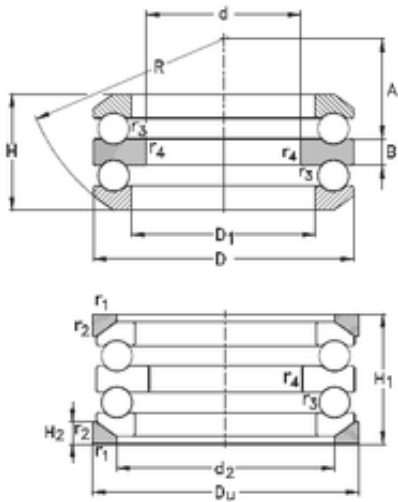

NTN DRIVESHAFT ANDERSON, INC.

65 mm x 115 mm x 10 mm NKE
54216-MP+U216 thrust ball bearings

Bearing No. 54216-MP+U216

Size	65x115x51 mm
Bore Diameter	65 mm
Outer Diameter	115 mm
Width	51 mm
d	65 mm
D	115 mm
H	51 mm
d2	98 mm
r1 min.	1 mm
r2 min.	1 mm
r3 min.	1 mm
r4 min.	1 mm
A	45 mm
B	10 mm
D1	82 mm
H1	58 mm
H2	10 mm
R	90 mm
Weight	1,92 Kg
Basic dynamic load rating (C)	75 kN
Basic static load rating (C0)	190 kN

54216-MP+U216 Bearing 2D drawings and 3D CAD models