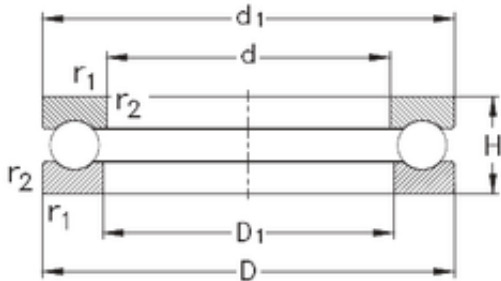

NTN DRIVESHAFT ANDERSON, INC.

NKE 51430-MP thrust ball bearings

Bearing No. 51430-MP

Size	150x300x120 mm
Bore Diameter	150 mm
Outer Diameter	300 mm
Width	120 mm
d	150 mm
D	300 mm
H	120 mm
d1	295 mm
r1 min.	4 mm
r2 min.	4 mm
D1	154 mm
Weight	43,1 Kg
Basic dynamic load rating (C)	560 kN
Basic static load rating (C0)	1800 kN

51430-MP Bearing 2D drawings and 3D CAD models