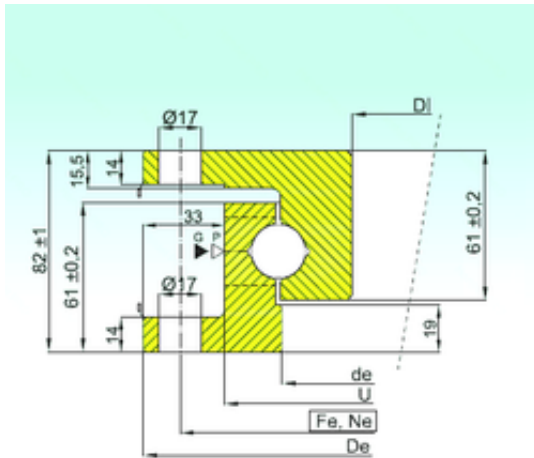

NTN DRIVESHAFT ANDERSON, INC.

ISB NK.22.0800.100-1PPN thrust ball bearings

Bearing No. NK.22.0800.100-1PPN

NK.22.0800.100-1PPN Bearing 2D drawings and 3D CAD models

| | |
|----------------|---------------|
| Size | 636x804x82 mm |
| Bore Diameter | 636 mm |
| Outer Diameter | 804 mm |
| Width | 82 mm |
| d | 636 mm |
| D | 804 mm |
| H | 82 mm |
| U | 738 mm |
| a | 689 mm |
| Di | 636 mm |
| De | 804 mm |
| Fe | 774 mm |
| Ne | 30 mm |