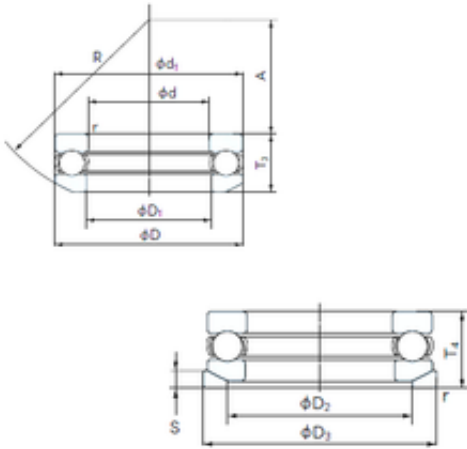

## NACHI 53415U thrust ball bearings

Bearing No. 53415U

53415U Bearing 2D drawings and 3D CAD models

Size	75x160x75 mm
Bore Diameter	75 mm
Outer Diameter	160 mm
Width	75 mm
d	75 mm
D	160 mm
T	75 mm
d1	160 mm
r min.	2 mm
A	42 mm
D1	78 mm
D2	115 mm
D3	165 mm
R	125 mm
S	21 mm
Weight	7.60 Kg
Basic dynamic load rating (C)	252 kN
Basic static load rating (C0)	560 kN
(Grease) Lubrication Speed	950 r/min