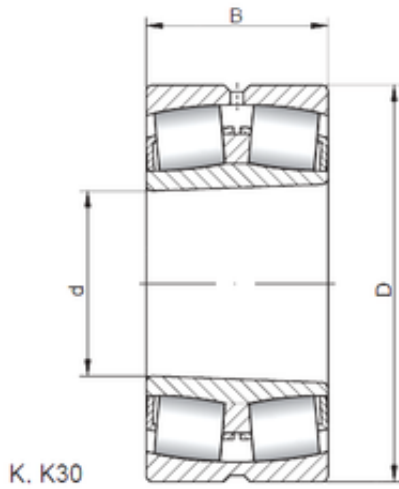

NTN DRIVESHAFT ANDERSON, INC.

420 mm x 700 mm x 224 mm ISO 23184 KW33 spherical roller bearings

Bearing No. 23184 KW33

Size	420x700x224 mm
Bore Diameter	420 mm
Outer Diameter	700 mm
Width	224 mm
d	420 mm
D	700 mm
B	224 mm
C	224 mm

23184 KW33 Bearing 2D drawings and 3D CAD models