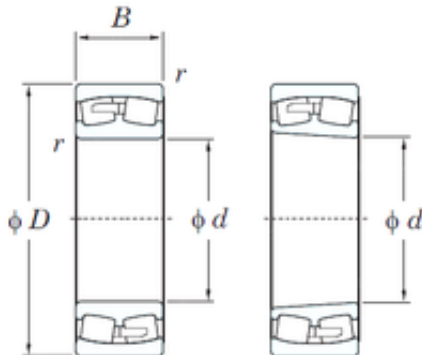

NTN DRIVESHAFT ANDERSON, INC.

530 mm x 870 mm x 335 mm KOYO 241/530R spherical roller bearings

Bearing No. 241/530R

Size	530x870x335 mm
Bore Diameter	530 mm
Outer Diameter	870 mm
Width	335 mm
d	530 mm
D	870 mm
B	335 mm
C	335 mm
r min.	7.5 mm
Weight	796 Kg
Basic dynamic load rating (C)	8500 kN
Basic static load rating (C0)	18000 kN
Calculation factor (e)	0.38
Calculation factor (Y0)	1.74
Calculation factor (Y1)	1.78

241/530R Bearing 2D drawings and 3D CAD models