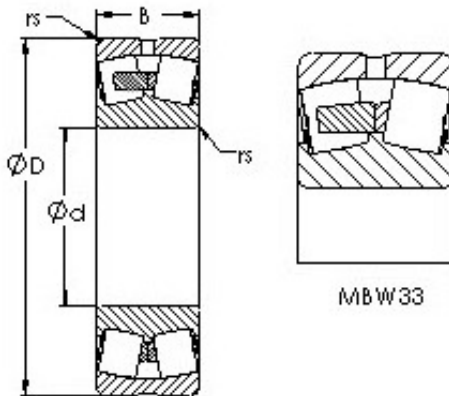

NTN DRIVESHAFT ANDERSON, INC.

AST 23036MBW33 spherical roller bearings

Bearing No. 23036MBW33

Size	180x280x74 mm
Bore Diameter	180 mm
Outer Diameter	280 mm
Width	74 mm
Bearing Type	straight bore, lube groove and holes
Bore Dia (d)	180.0000
Outer Dia (D)	280.0000
Width (B)	74.0000
Radius (min) (rs)	2.100
Dynamic Load Rating (Cr)	800,000
Static Load Rating (Cor)	1,380,000
Max Speed (Grease) (X000 RPM)	1
Max Speed (Oil) (X1000 RPM)	2
Weight (g)	17,030.00
Material	52100 Chrome steel, or equivalent

23036MBW33 Bearing 2D drawings and 3D CAD models