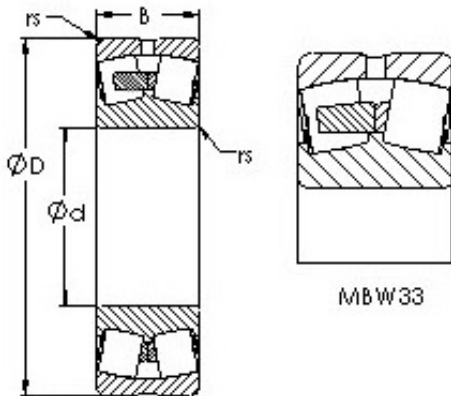

## AST 24064MBW516 spherical roller bearings

Bearing No. 24064MBW516

Size	320x480x190 mm
Bore Diameter	320 mm
Outer Diameter	480 mm
Width	190 mm
Bearing Type	straight bore
Bore Dia (d)	320.0000
Outer Dia (D)	480.0000
Width (B)	190.0000
Radius (min) (rs)	4.000
Dynamic Load Rating (Cr)	2,318,000
Static Load Rating (Cor)	4,755,000
Max Speed (Grease) (X000 RPM)	1
Max Speed (Oil) (X000 RPM)	1
Weight (g)	101,710.00
CAD Notice	Please contact AST Bearings to request a CAD Model for this part number.
Material	52100 Chrome steel, or equivalent

24064MBW516 Bearing 2D drawings and 3D CAD models