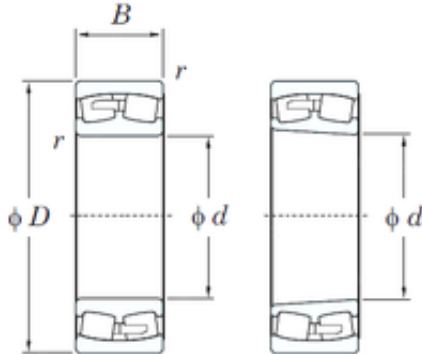

NTN DRIVESHAFT ANDERSON, INC.

800 mm x 1150 mm x 258 mm KOYO
230/800RK spherical roller bearings

Bearing No. 230/800RK

Size	800x1150x258 mm
Bore Diameter	800 mm
Outer Diameter	1150 mm
Width	258 mm
d	800 mm
D	1150 mm
B	258 mm
C	258 mm
r min.	7.5 mm
Weight	876 Kg
Basic dynamic load rating (C)	8600 kN
Basic static load rating (C0)	20100 kN
Calculation factor (e)	0.21
Calculation factor (Y0)	3.08
Calculation factor (Y1)	3.15

230/800RK Bearing 2D drawings and 3D CAD models