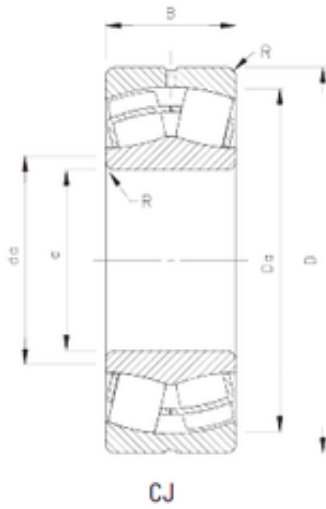

# NTN DRIVESHAFT ANDERSON, INC.

110 mm x 200 mm x 53 mm Timken 22222CJ spherical roller bearings

Bearing No. 22222CJ

Size	110x200x53 mm
Bore Diameter	110 mm
Outer Diameter	200 mm
Width	53 mm
d	110 mm
D	200 mm
B	53 mm
C	53 mm
R	2 mm
Da	179 mm
da	132 mm

22222CJ Bearing 2D drawings and 3D CAD models