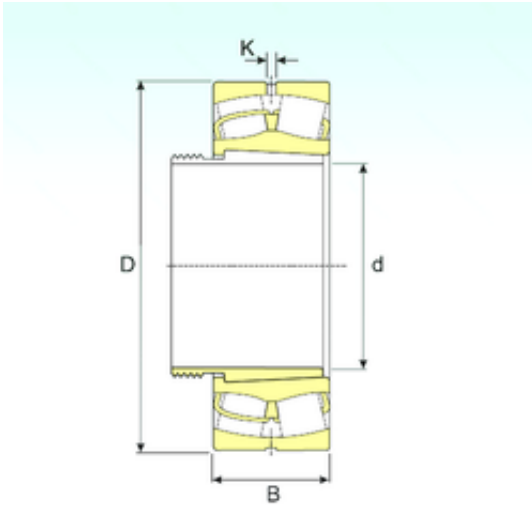

NTN DRIVESHAFT ANDERSON, INC.

340 mm x 600 mm x 192 mm ISB 23172
EKW33+AOH3172 spherical roller bearings

Bearing No. 23172 EKW33+AOH3172

Size	340x600x192 mm
Bore Diameter	340 mm
Outer Diameter	600 mm
Width	192 mm
d	340 mm
D	600 mm
B	192 mm
C	192 mm
K	12 mm
Weight	235 Kg
Basic dynamic load rating (C)	4214 kN
Basic static load rating (C0)	6811 kN
(Grease) Lubrication Speed	765 r/min

23172 EKW33+AOH3172 Bearing 2D drawings and 3D CAD models