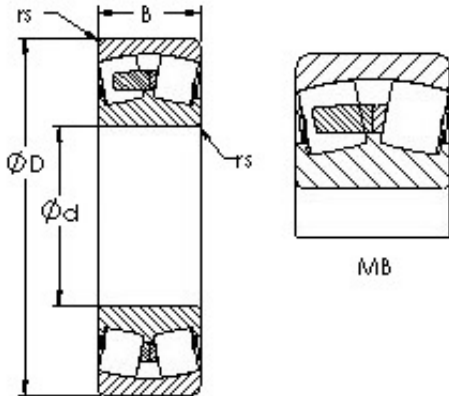

## AST 22236MB spherical roller bearings

Bearing No. 22236MB

Size	180x320x86 mm
Bore Diameter	180 mm
Outer Diameter	320 mm
Width	86 mm
Bearing Type	straight bore
Bore Dia (d)	180.0000
Outer Dia (D)	320.0000
Width (B)	86.0000
Radius (min) (rs)	4.000
Dynamic Load Rating (Cr)	1,110,000
Static Load Rating (Cor)	1,720,000
Max Speed (Grease) (X000 RPM)	1
Max Speed (Oil) (X000 RPM)	1
Weight (g)	29,690.00
Material	52100 Chrome steel, or equivalent

22236MB Bearing 2D drawings and 3D CAD models