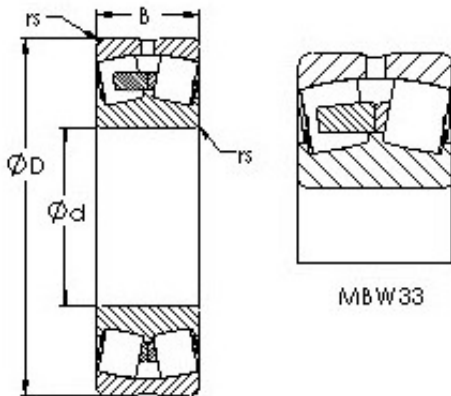

NTN DRIVESHAFT ANDERSON, INC.

AST 23056MBW33 spherical roller bearings

Bearing No. 23056MBW33

Size	280x420x106 mm
Bore Diameter	280 mm
Outer Diameter	420 mm
Width	106 mm
Bearing Type	straight bore, lube groove and holes
Bore Dia (d)	280.0000
Outer Dia (D)	420.0000
Width (B)	106.0000
Radius (min) (rs)	4.000
Dynamic Load Rating (Cr)	1,430,000
Static Load Rating (Cor)	2,571,000
Max Speed (Grease) (X000 RPM)	1
Max Speed (Oil) (X000 RPM)	1
Weight (g)	51,420.00
Material	52100 Chrome steel, or equivalent

23056MBW33 Bearing 2D drawings and 3D CAD models