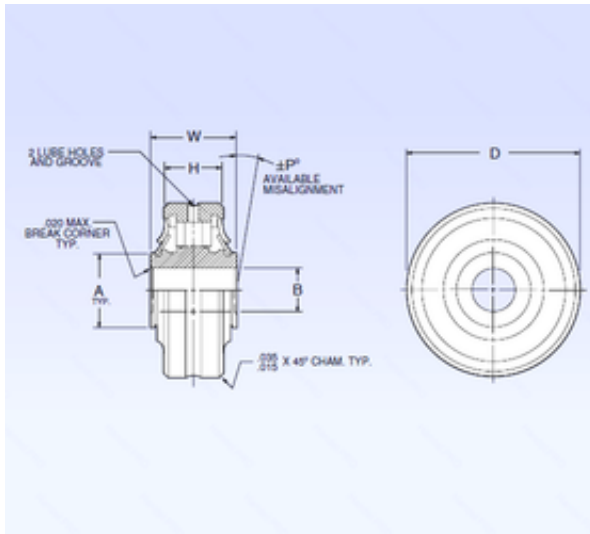

NTN DRIVESHAFT ANDERSON, INC.

34,925 mm x 16,51 mm x 69,85 mm NMB
ASR22-2A spherical roller bearings

Bearing No. ASR22-2A

Size	34.925x16.51x12.7 mm
Bore Diameter	34,925 mm
Outer Diameter	16,51 mm
Width	12,7 mm
d	34,925 mm
D	16,51 mm
B	12,7 mm
C	1 mm
P	796 mm
A	7,957 mm
B	69,85 mm
H	0,29 mm
W	47,244 mm

ASR22-2A Bearing 2D drawings and 3D CAD models