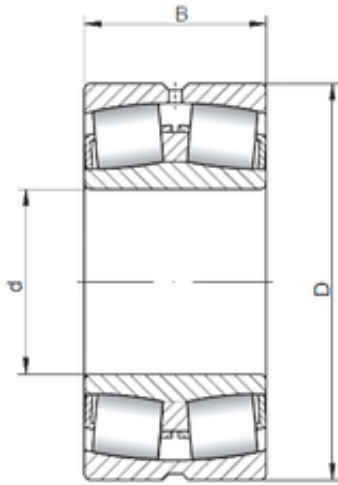

# NTN DRIVESHAFT ANDERSON, INC.

320 mm x 540 mm x 176 mm ISO 23164W33  
spherical roller bearings

Bearing No. 23164W33

Size	320x540x176 mm
Bore Diameter	320 mm
Outer Diameter	540 mm
Width	176 mm
d	320 mm
D	540 mm
B	176 mm
C	176 mm

23164W33 Bearing 2D drawings and 3D CAD models