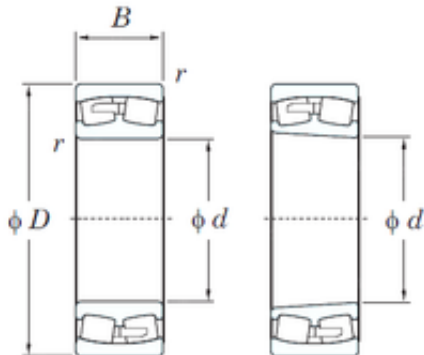

NTN DRIVESHAFT ANDERSON, INC.

280 mm x 500 mm x 130 mm KOYO 22256RK
spherical roller bearings

Bearing No. 22256RK

Size	280x500x130 mm
Bore Diameter	280 mm
Outer Diameter	500 mm
Width	130 mm
d	280 mm
D	500 mm
B	130 mm
C	130 mm
r min.	5 mm
da min.	302 mm
Da max.	478 mm
ra max.	4 mm
Weight	112 Kg
Basic dynamic load rating (C)	2100 kN
Basic static load rating (C0)	3380 kN
(Grease) Lubrication Speed	610 r/min
(Oil) Lubrication Speed	810 r/min
Calculation factor (e)	0,28
Calculation factor (Y0)	2,37
Calculation factor (Y1)	2,42

22256RK Bearing 2D drawings and 3D CAD models