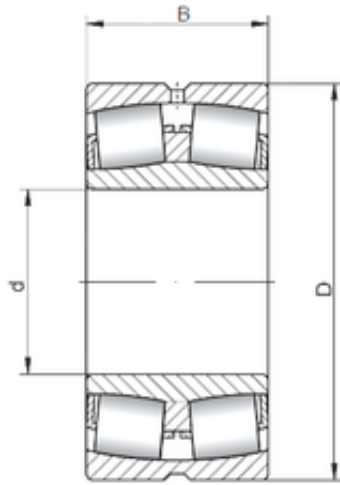

NTN DRIVESHAFT ANDERSON, INC.

220 mm x 400 mm x 144 mm ISO 23244W33
spherical roller bearings

Bearing No. 23244W33

Size	220x400x144 mm
Bore Diameter	220 mm
Outer Diameter	400 mm
Width	144 mm
d	220 mm
D	400 mm
B	144 mm
C	144 mm

23244W33 Bearing 2D drawings and 3D CAD models