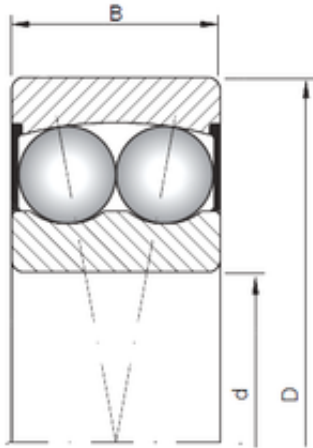

NTN DRIVESHAFT ANDERSON, INC.

40 mm x 90 mm x 33 mm ISO 2308-2RS self aligning ball bearings

Bearing No. 2308-2RS

Size	40x90x33 mm
Bore Diameter	40 mm
Outer Diameter	90 mm
Width	33 mm
d	40 mm
D	90 mm
B	33 mm
C	33 mm

2308-2RS Bearing 2D drawings and 3D CAD models