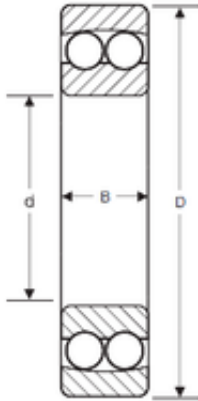

NTN DRIVESHAFT ANDERSON, INC.

107,95 mm x 222,25 mm x 44,45 mm SIGMA
NMJ 4.1/4 self aligning ball bearings

Bearing No. NMJ 4.1/4

| | |
|----------------|------------------------|
| Size | 107.95x222.25x44.45 mm |
| Bore Diameter | 107,95 mm |
| Outer Diameter | 222,25 mm |
| Width | 44,45 mm |
| d | 107,95 mm |
| D | 222,25 mm |
| B | 44,45 mm |
| C | 44,45 mm |

NMJ 4.1/4 Bearing 2D drawings and 3D CAD models