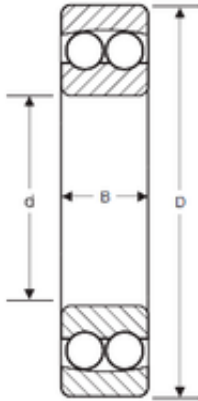

NTN DRIVESHAFT ANDERSON, INC.

60 mm x 110 mm x 22 mm SIGMA 1212 self aligning ball bearings

Bearing No. 1212

Size	60x110x22 mm
Bore Diameter	60 mm
Outer Diameter	110 mm
Width	22 mm
d	60 mm
D	110 mm
B	22 mm
C	22 mm

1212 Bearing 2D drawings and 3D CAD models