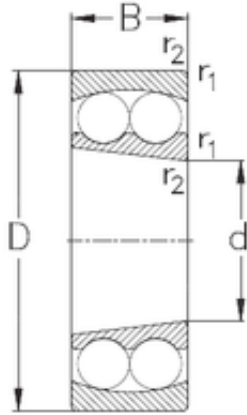

NTN DRIVESHAFT ANDERSON, INC.

40 mm x 90 mm x 33 mm NKE 2308-K self aligning ball bearings

Bearing No. 2308-K

Size	40x90x33 mm
Bore Diameter	40 mm
Outer Diameter	90 mm
Width	33 mm
d	40 mm
D	90 mm
B	33 mm
C	33 mm
r1 min.	1,5 mm
r2 min.	1,5 mm
Weight	1 Kg
Basic dynamic load rating (C)	54 kN
Basic static load rating (C0)	15,9 kN

2308-K Bearing 2D drawings and 3D CAD models