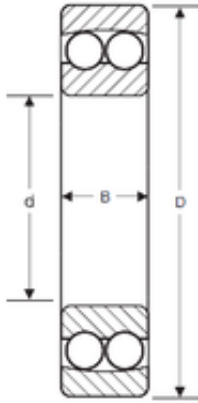

## NTN DRIVESHAFT ANDERSON, INC.

20 mm x 72 mm x 19 mm SIGMA 10404 self aligning ball bearings

Bearing No. 10404

Size	20x72x19 mm
Bore Diameter	20 mm
Outer Diameter	72 mm
Width	19 mm
d	20 mm
D	72 mm
B	19 mm
C	19 mm

10404 Bearing 2D drawings and 3D CAD models