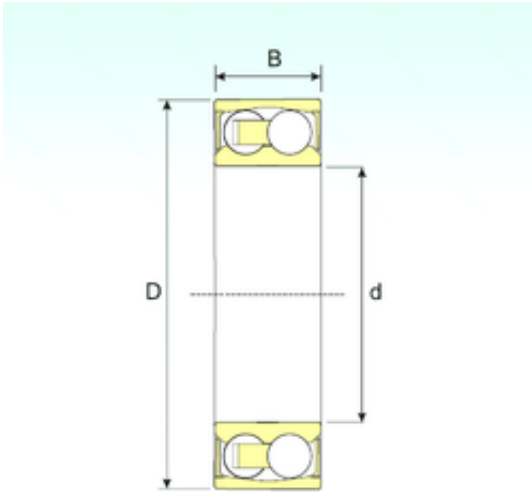

## NTN DRIVESHAFT ANDERSON, INC.

17 mm x 47 mm x 19 mm ISB 2303-2RSTN9 self aligning ball bearings

Bearing No. 2303-2RSTN9

Size	17x47x19 mm
Bore Diameter	17 mm
Outer Diameter	47 mm
Width	19 mm
d	17 mm
D	47 mm
B	19 mm
C	19 mm
Weight	0,16 Kg
Basic dynamic load rating (C)	12,45 kN
Basic static load rating (C0)	3,33 kN

2303-2RSTN9 Bearing 2D drawings and 3D CAD models