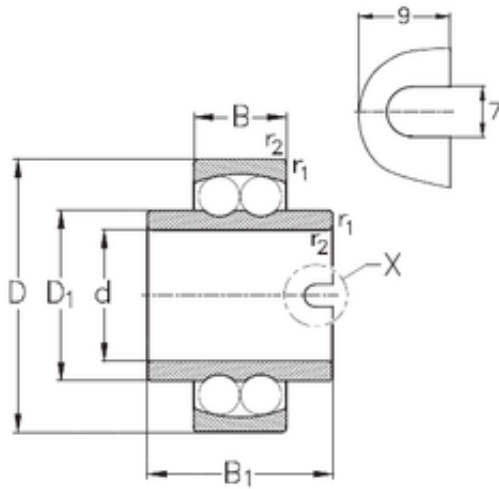

NTN DRIVESHAFT ANDERSON, INC.

25 mm x 52 mm x 44 mm NKE 11205 self aligning ball bearings

Bearing No. 11205

| | |
|-------------------------------|-------------|
| Size | 25x52x44 mm |
| Bore Diameter | 25 mm |
| Outer Diameter | 52 mm |
| Width | 44 mm |
| d | 25 mm |
| D | 52 mm |
| B | 44 mm |
| C | 15 mm |
| r1 min. | 1 mm |
| r2 min. | 1 mm |
| D1 | 33,3 mm |
| Weight | 0,2 Kg |
| Basic dynamic load rating (C) | 14,3 kN |
| Basic static load rating (C0) | 4 kN |

11205 Bearing 2D drawings and 3D CAD models