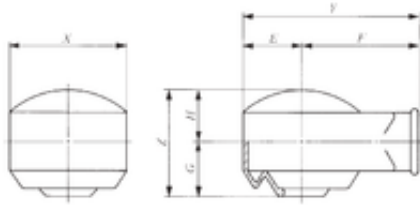

## IKO PRC 14 plain bearings

Bearing No. PRC 14

Y	60 mm
X	40 mm
Z	36,5 mm
E	20 mm
F	40 mm
G	19 mm

PRC 14 Bearing 2D drawings and 3D CAD models