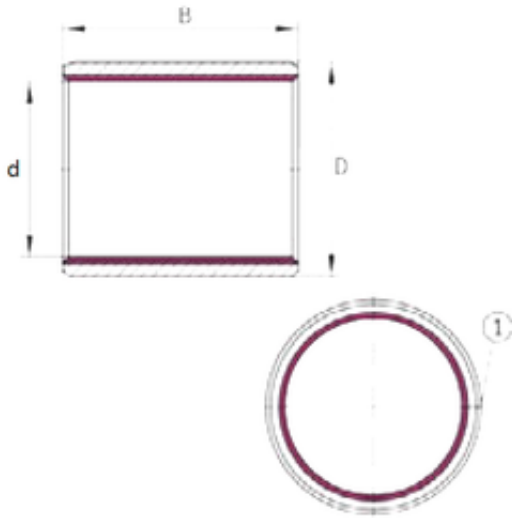

# NTN DRIVESHAFT ANDERSON, INC.

19.05 mm x 22,225 mm x 25,4 mm INA  
EGBZ1216-E40 plain bearings

Bearing No. EGBZ1216-E40

Size	19.05x22.225x25.4 mm
Bore Diameter	19.05 mm
Outer Diameter	22,225 mm
Width	25,4 mm
d	19.05 mm
D	22,225 mm
B	25,4 mm
Category	Plain Bearings
Inventory	0.0
Manufacturer Name	SCHAEFFLER GROUP
Minimum Buy Quantity	N/A
UNSPSC	31171515
Weight / Kilogram	0
EAN	4047643211529
Product Group	B04264

EGBZ1216-E40 Bearing 2D drawings and 3D CAD models