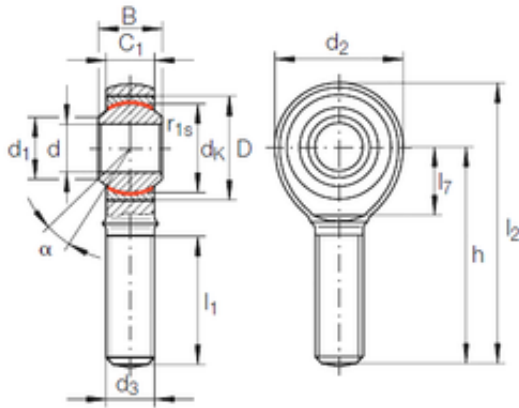

NTN DRIVESHAFT ANDERSON, INC.

25 mm x 47 mm x 31 mm INA GAKL 25 PW plain bearings

Bearing No. GAKL 25 PW

Size	25x47x31 mm
Bore Diameter	25 mm
Outer Diameter	47 mm
Width	31 mm
d	25 mm
D	47 mm
B	31 mm
d1	29,5 mm
d2	60 mm
dk	42,85 mm
h	94 mm
l1 min.	55 mm
l2 max.	124 mm
l7 min.	32 mm
r1 min.	0,3 mm
C1	22 mm
Thread (G)	M24X2
Angle	15 °
Weight	0,64 Kg
Basic dynamic load rating (C)	85 kN

GAKL 25 PW Bearing 2D drawings and 3D CAD models