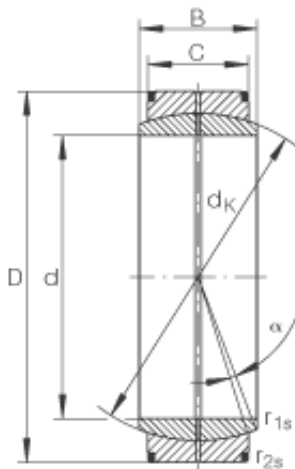

NTN DRIVESHAFT ANDERSON, INC.

INA GE600-DO plain bearings

Bearing No. GE600-DO

Size	600x800x272 mm
Bore Diameter	600 mm
Outer Diameter	800 mm
Width	272 mm
C	230 mm
$D_{a \min}$	667 mm
$d_{a \max}$	644,9 mm
d_K	700 mm
$r_{1s \min}$	2 mm
$r_{2s \min}$	5 mm
α (°)	3,6
Weight (kg)	407
C_r (N)	14700000
C_{0r} (N)	73500000

GE600-DO Bearing 2D drawings and 3D CAD models