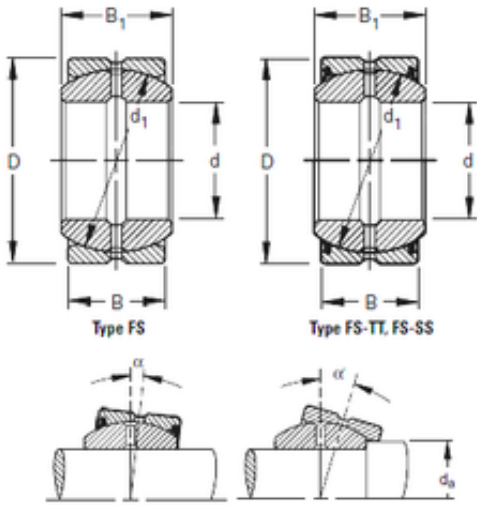

NTN DRIVESHAFT ANDERSON, INC.

Timken 12FS22 plain bearings

Bearing No. 12FS22

Size	12x22x7 mm
Bore Diameter	12 mm
Outer Diameter	22 mm
Width	7 mm
d	12 mm
D	22 mm
B1	10 mm
C	7 mm
d1	19 mm

12FS22 Bearing 2D drawings and 3D CAD models