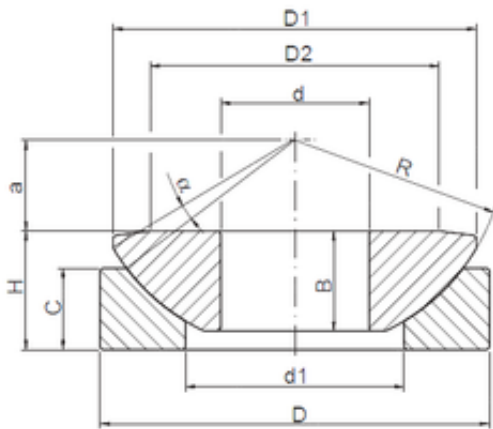

NTN DRIVESHAFT ANDERSON, INC.

240 mm x 400 mm x 87 mm ISO GE240AW
plain bearings

Bearing No. GE240AW

Size	240x400x103 mm
Bore Diameter	240 mm
Outer Diameter	400 mm
Width	103 mm
d	240 mm
D	400 mm
H	103 mm
a	77,5 mm
d1	294 mm
B	87 mm
C	73 mm
D1	382 mm
D2	314 mm
R	420 mm
Angle	6 °

GE240AW Bearing 2D drawings and 3D CAD models