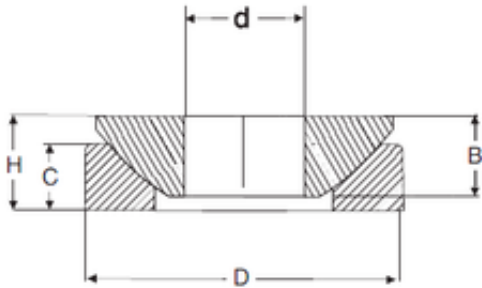

NTN DRIVESHAFT ANDERSON, INC.

35 mm x 90 mm x 22 mm SIGMA GE 35 AX
plain bearings

Bearing No. GE 35 AX

Size	35x90x22 mm
Bore Diameter	35 mm
Outer Diameter	90 mm
Width	22 mm
d	35 mm
D	90 mm
B	22 mm
C	20 mm
H	28 mm

GE 35 AX Bearing 2D drawings and 3D CAD models