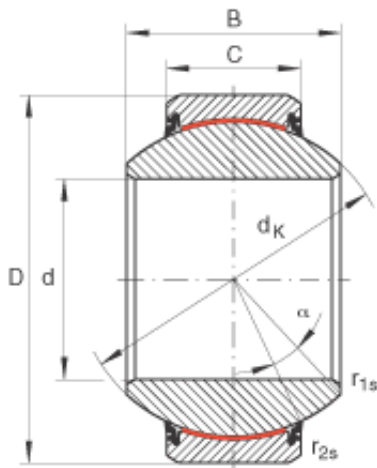

NTN DRIVESHAFT ANDERSON, INC.

INA GE200-FW-2RS plain bearings

Bearing No. GE200-FW-2RS

Size	200x320x165 mm
Bore Diameter	200 mm
Outer Diameter	320 mm
Width	165 mm
C	100 mm
$D_{a \min}$	267 mm
$d_{a \max}$	220 mm
d_K	275 mm
$r_{1s \min}$	1,1 mm
$r_{2s \min}$	1,1 mm
alf (°)	15
Weight (kg)	44,7
C_r (N)	6600000
C_{0r} (N)	11000000

GE200-FW-2RS Bearing 2D drawings and 3D CAD models