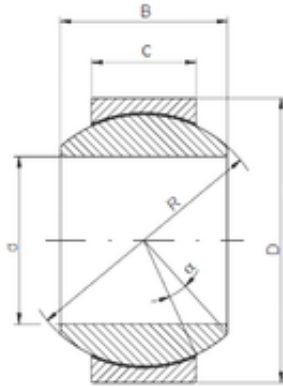

NTN DRIVESHAFT ANDERSON, INC.

12 mm x 26 mm x 15 mm ISO GE12FW plain bearings

Bearing No. GE12FW

Size	12x26x15 mm
Bore Diameter	12 mm
Outer Diameter	26 mm
Width	15 mm
d	12 mm
D	26 mm
B	15 mm
C	9 mm
R	22 mm
Angle	18 °

GE12FW Bearing 2D drawings and 3D CAD models