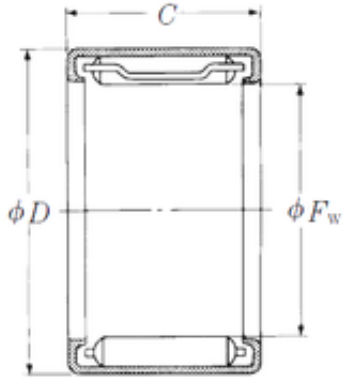

NTN DRIVESHAFT ANDERSON, INC.

NSK FJL-1212L needle roller bearings

Bearing No. FJL-1212L

| | |
|-------------------------------|-------------|
| Size | 12x19x12 mm |
| Bore Diameter | 12 mm |
| Outer Diameter | 19 mm |
| Width | 12 mm |
| Fw | 12 mm |
| D | 19 mm |
| C | 12 mm |
| Weight | 0,0098 Kg |
| Basic dynamic load rating (C) | 6,65 kN |

FJL-1212L Bearing 2D drawings and 3D CAD models