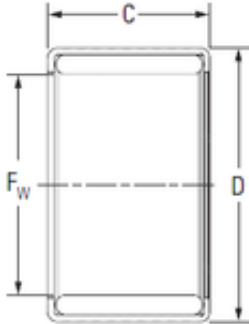

NTN DRIVESHAFT ANDERSON, INC.

KOYO Y2414 needle roller bearings

Bearing No. Y2414

Size	38.1x47.625x22.22 mm
Bore Diameter	38,1 mm
Outer Diameter	47,625 mm
Width	22,22 mm
Fw	38,1 mm
D	47,625 mm
C	22,22 mm
Weight	0,088 Kg
Basic dynamic load rating (C)	38,6 kN
Basic static load rating (C0)	87,6 kN

Y2414 Bearing 2D drawings and 3D CAD models