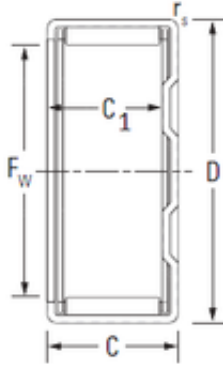

NTN DRIVESHAFT ANDERSON, INC.

KOYO BK1512 needle roller bearings

Bearing No. BK1512

Size	15x21x12 mm
Bore Diameter	15 mm
Outer Diameter	21 mm
Width	12 mm
Fw	15 mm
D	21 mm
C	12 mm
r5 min.	1 mm
C2	9.30 mm
Weight	0.015 Kg
Basic dynamic load rating (C)	7.16 kN
Basic static load rating (C0)	8.57 kN
(Grease) Lubrication Speed	14000 r/min
Bearing No.	BK1512
C3(min)	9.30
rs(min)	1
Cr	7.16
C0r	8.57
Cu	1.40
Grease lub.	14000
Oil lub.	21000
(Refer.) Mass(kg)	0.015
Mounting inner ring	JR12x15x12,5

BK1512 Bearing 2D drawings and 3D CAD models