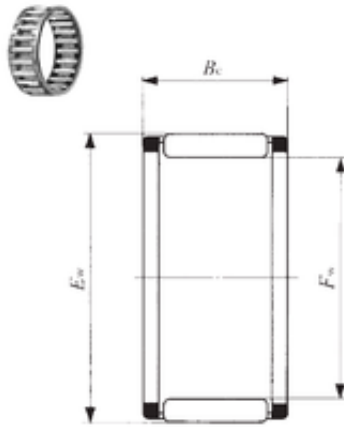

NTN DRIVESHAFT ANDERSON, INC.

IKO KT 323813 needle roller bearings

Bearing No. KT 323813

Bore Diameter	32 mm
Outer Diameter	38 mm
Fw	32 mm
Ew	38 mm
Bc	13 mm
Weight	0,0205 Kg
Basic dynamic load rating (C)	16,8 kN
Basic static load rating (C0)	24,4 kN

KT 323813 Bearing 2D drawings and 3D CAD models