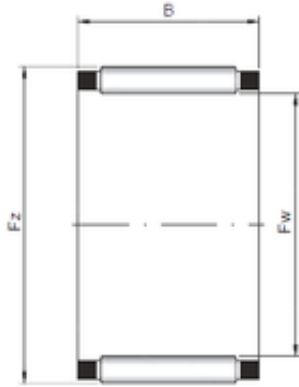

NTN DRIVESHAFT ANDERSON, INC.

ISO K23x28x24 needle roller bearings

Bearing No. K23x28x24

Size	23x28x24 mm
Bore Diameter	23 mm
Outer Diameter	28 mm
Width	24 mm
Fw	23 mm
Ew	28 mm
B	24 mm

K23x28x24 Bearing 2D drawings and 3D CAD models