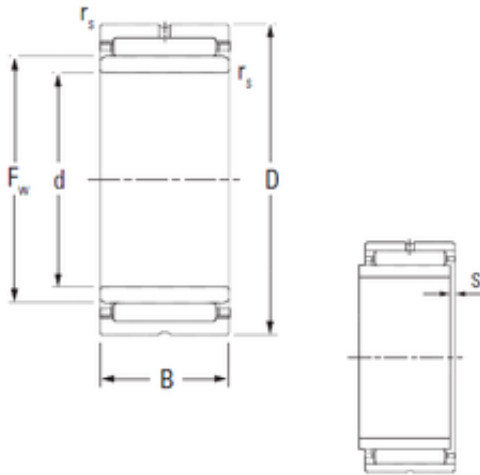

NTN DRIVESHAFT ANDERSON, INC.

15 mm x 27 mm x 20 mm KOYO NKJ15/20
needle roller bearings

Bearing No. NKJ15/20

Size	15x27x20 mm
Bore Diameter	15 mm
Outer Diameter	27 mm
Width	20 mm
d	15 mm
Fw	19 mm
D	27 mm
B	20 mm
C	20 mm
r5 min.	0,3 mm
S	1,5 mm
Weight	0,054 Kg
Basic dynamic load rating (C)	16,8 kN
Basic static load rating (C0)	23,6 kN
(Grease) Lubrication Speed	24000 r/min

NKJ15/20 Bearing 2D drawings and 3D CAD models