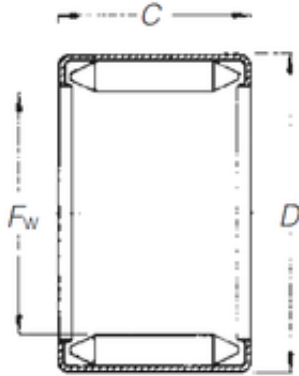

NTN DRIVESHAFT ANDERSON, INC.

Timken DL 12 10 needle roller bearings

Bearing No. DL 12 10

Size	12x18x10 mm
Bore Diameter	12 mm
Outer Diameter	18 mm
Width	10 mm
Fw	12 mm
D	18 mm
C	10 mm
Weight	0,008 Kg
Basic dynamic load rating (C)	6 kN
Basic static load rating (C0)	9,7 kN
(Grease) Lubrication Speed	16000 r/min

DL 12 10 Bearing 2D drawings and 3D CAD models