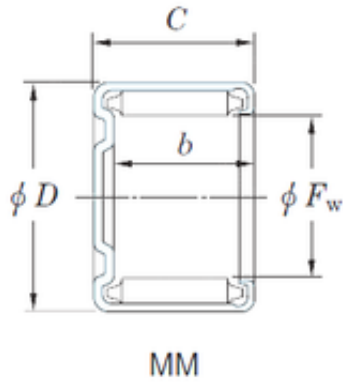

## KOYO 18MM2412 needle roller bearings

Bearing No. 18MM2412

Size	18x24x12 mm
Bore Diameter	18 mm
Outer Diameter	24 mm
Width	12 mm
Fw	18 mm
D	24 mm
C	12 mm
b	9,6 mm
Weight	0,02 Kg
Basic dynamic load rating (C)	10,8 kN
Basic static load rating (C0)	19,2 kN

18MM2412 Bearing 2D drawings and 3D CAD models