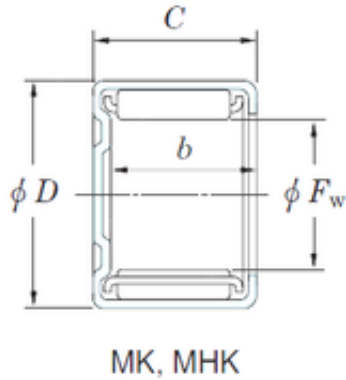

## KOYO MK12101 needle roller bearings

Bearing No. MK12101

Size	19.050x25.400x15.880 mm
Bore Diameter	19.050 mm
Outer Diameter	25.400 mm
Width	15.880 mm
Fw	19.050 mm
D	25.400 mm
C	15.880 mm
b	13.2 mm
Weight	0,019 Kg
Basic dynamic load rating (C)	12.0 kN
Basic static load rating (C0)	18.0 kN