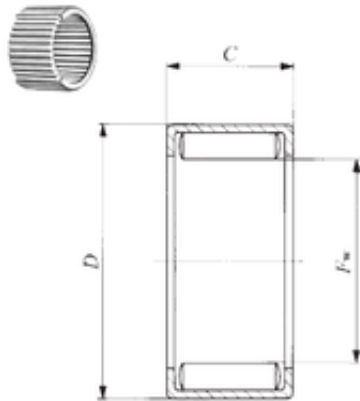

NTN DRIVESHAFT ANDERSON, INC.

IKO YT 1725 needle roller bearings

Bearing No. YT 1725

Size	17x24x25 mm
Bore Diameter	17 mm
Outer Diameter	24 mm
Width	25 mm
Fw	17 mm
D	24 mm
C	25 mm
Weight	0,0355 Kg
Basic dynamic load rating (C)	27,2 kN
Basic static load rating (C0)	49 kN

YT 1725 Bearing 2D drawings and 3D CAD models