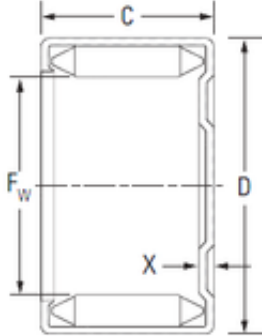

NTN DRIVESHAFT ANDERSON, INC.

KOYO MH10121 needle roller bearings

Bearing No. MH10121

Size	15.875x22.225x19.050 mm
Bore Diameter	15.875 mm
Outer Diameter	22.225 mm
Width	19.050 mm
F _w	15.875 mm
D	22.225 mm
C	19.050 mm
b	16.5 mm
Weight	0,024 Kg
Basic dynamic load rating (C)	17.0 kN
Basic static load rating (C ₀)	32.0 kN

MH10121 Bearing 2D drawings and 3D CAD models