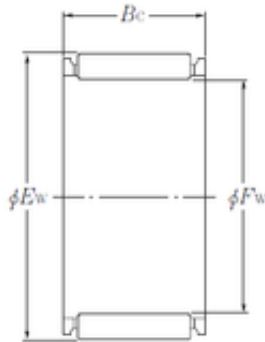

## NTN K14 × 18 × 15S needle roller bearings

Bearing No. K14 × 18 × 15S

Bore Diameter	14 mm
Outer Diameter	18 mm
Fw	14 mm
Ew	18 mm
Bc	15 mm
Weight	0.0076 Kg
Basic dynamic load rating (C)	9,65 kN
Basic static load rating (C0)	12,3 kN
(Grease) Lubrication Speed	16000 r/min

K14 × 18 × 15S Bearing 2D drawings and 3D CAD models