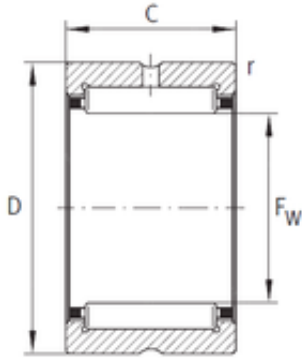

## INA RNA4822-XL needle roller bearings

Bearing No. RNA4822-XL

Size	120x140x30 mm
Bore Diameter	120 mm
Outer Diameter	140 mm
Width	30 mm
F <sub>w</sub>	120 mm
D	140 mm
C	30 mm
r min.	1 mm
Weight	0,67 Kg
Basic dynamic load rating (C)	106 kN
Basic static load rating (C <sub>0</sub> )	216 kN
Fatigue load limit (P <sub>u</sub> )	36
Reference speed	2 700 r/min

RNA4822-XL Bearing 2D drawings and 3D CAD models